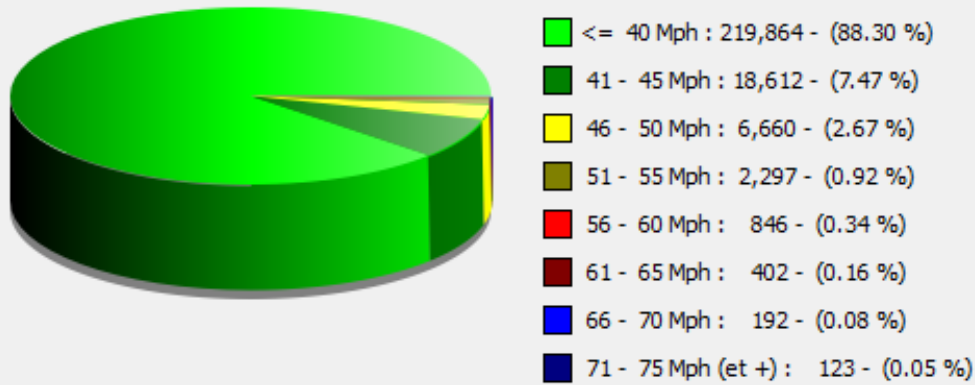

Location:

Comments:

Outgoing vehicles

Start date: Wednesday, September 23, 2020 2:30 PM
End date: Tuesday, January 26, 2021 12:30 PM

Location:

Comments:

Speed percentiles (incoming)

V30: 23.00Mph **V50:** 25.00Mph **V85:** 31.00Mph