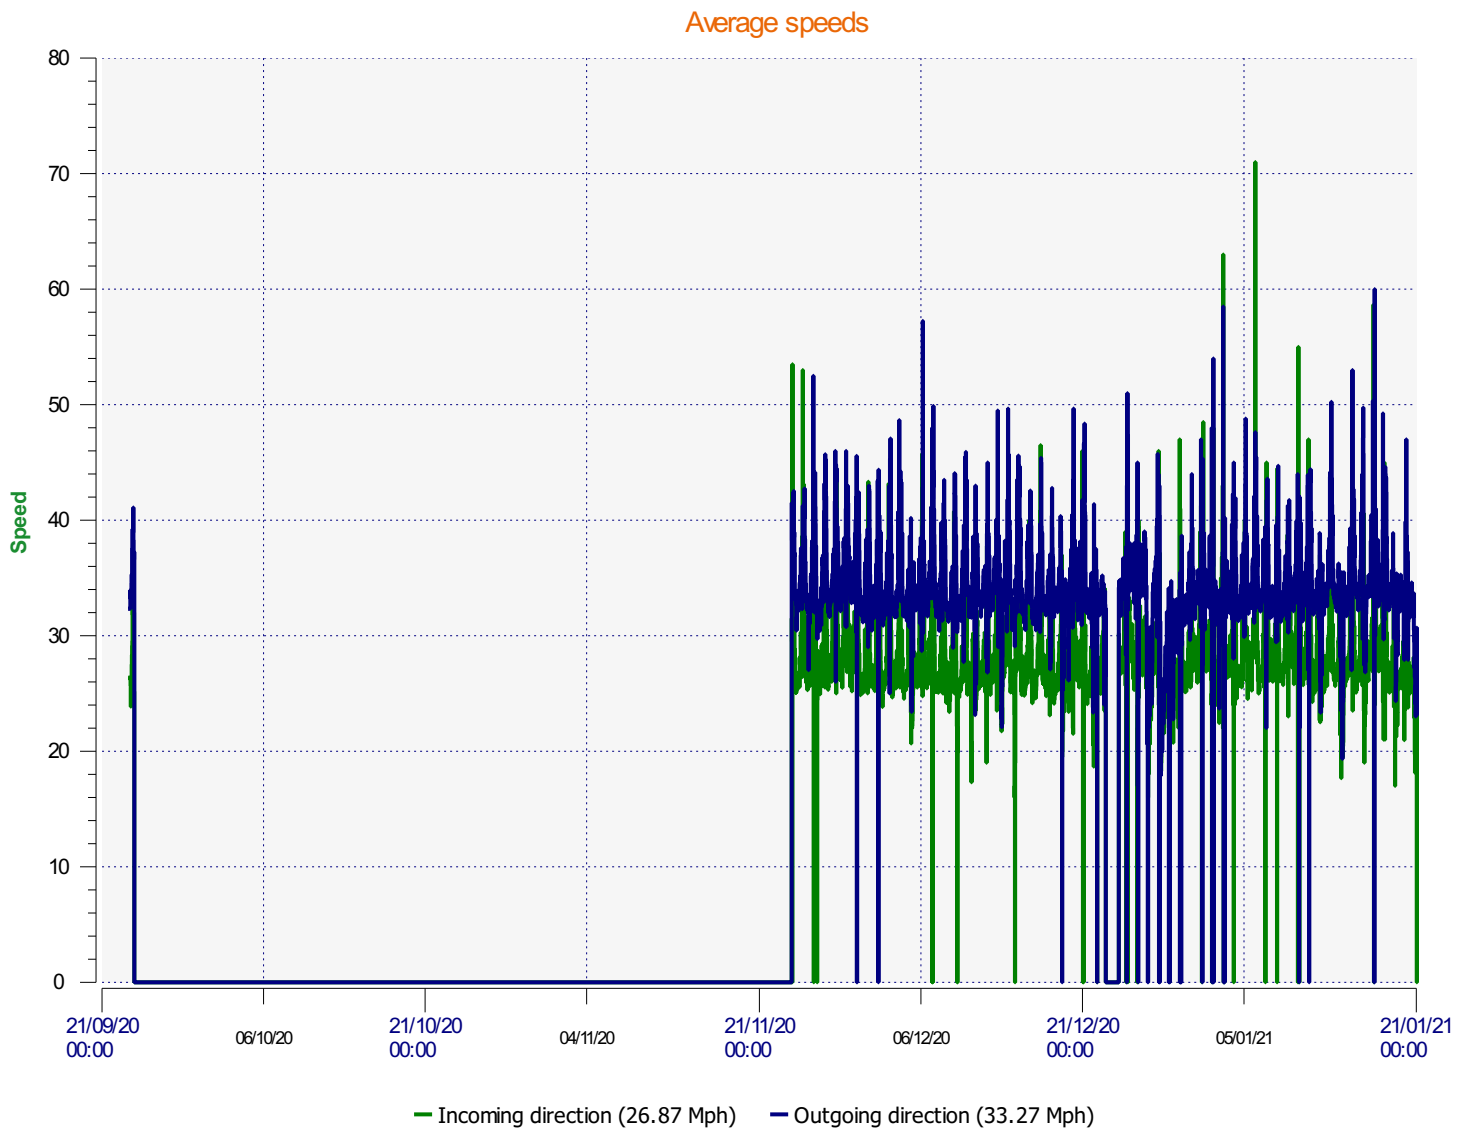

Élan Cité

DÉTECTER • INFORMER • SÉCURISER

Start date: Wednesday, September 23, 2020 2:30 PM
End date: Tuesday, January 26, 2021 12:30 PM

Location:

Comments:

Start date: Wednesday, September 23, 2020 2:30 PM
End date: Tuesday, January 26, 2021 12:30 PM

Location:

Comments:

Start date: Wednesday, September 23, 2020 2:30 PM
End date: Tuesday, January 26, 2021 12:30 PM

Location:

Comments:

Start date: Wednesday, September 23, 2020 2:30 PM
End date: Tuesday, January 26, 2021 12:30 PM

Location:

Comments:

Outgoing vehicles

Start date: Wednesday, September 23, 2020 2:30 PM
End date: Tuesday, January 26, 2021 12:30 PM

Location:

Comments:

Speed percentiles (incoming)

V30: 23.00Mph **V50:** 25.00Mph **V85:** 31.00Mph

Start date: Wednesday, September 23, 2020 2:30 PM
End date: Tuesday, January 26, 2021 12:30 PM

Location:

Comments:

Speed percentile(outgoing)

V30: 29.00Mph **V50:** 31.00Mph **V85:** 39.00Mph

Start date: Wednesday, September 23, 2020 2:30 PM
End date: Tuesday, January 26, 2021 12:30 PM