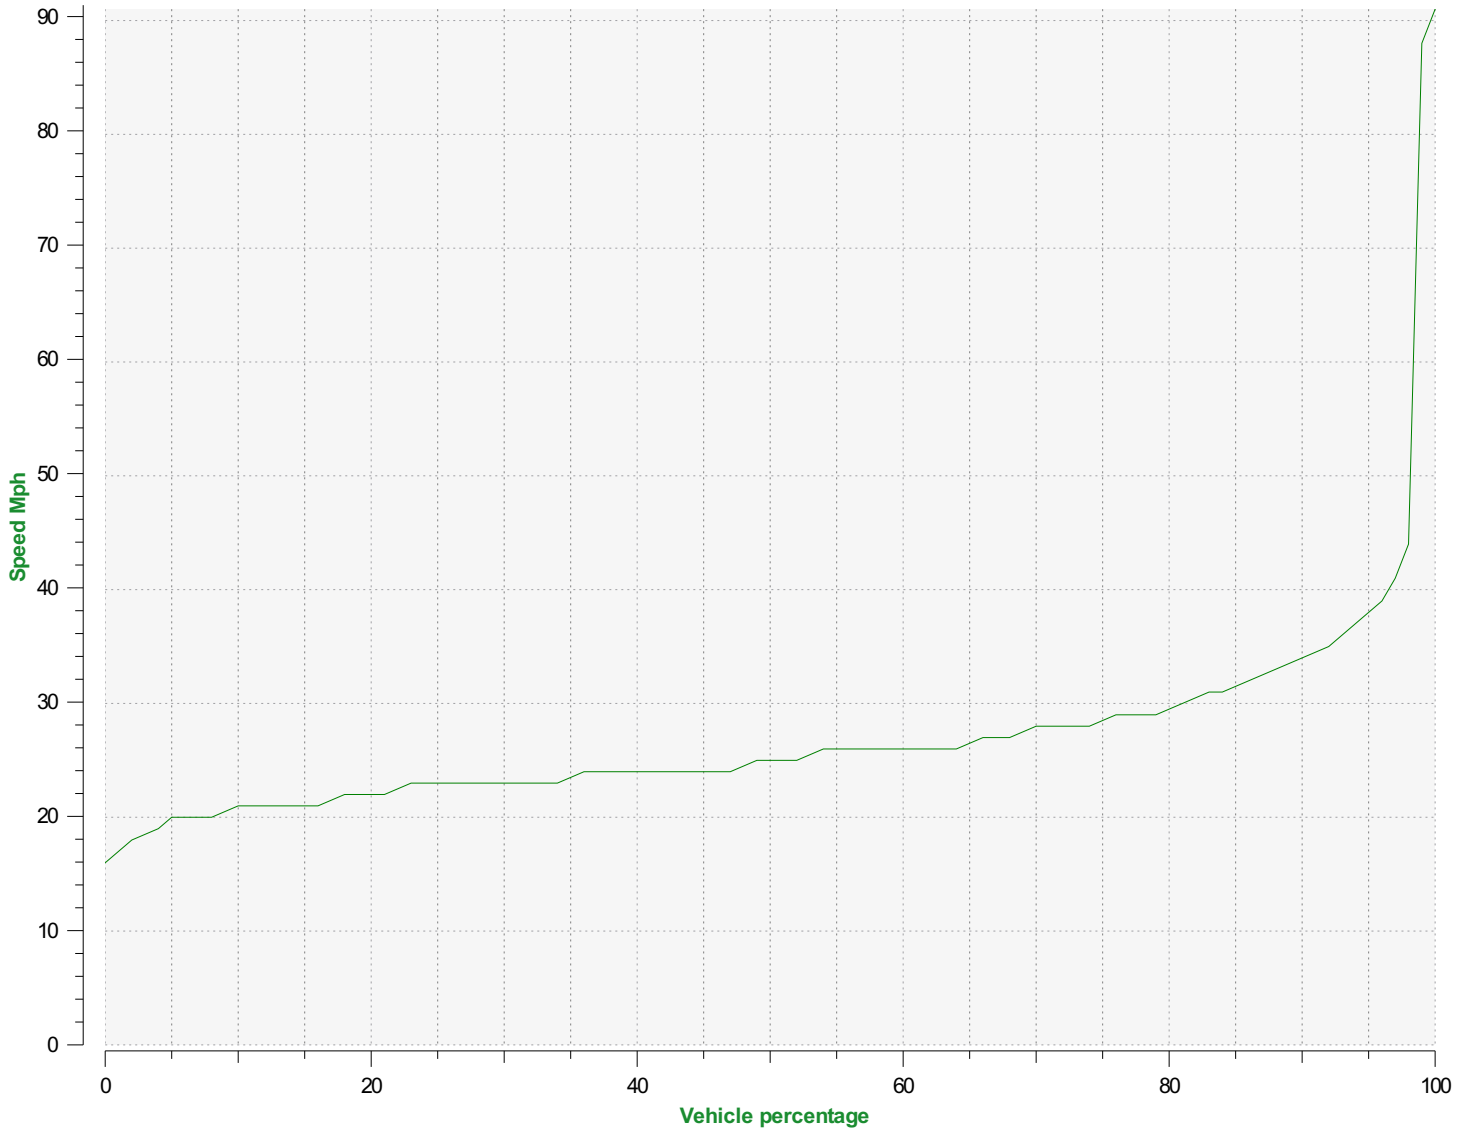

Location:

Comments:

Outgoing vehicles

Start date: Wednesday, September 23, 2020 2:30 PM
End date: Tuesday, January 26, 2021 12:30 PM

Location:

Comments:

Speed percentiles (incoming)

V30: 23.00Mph **V50:** 25.00Mph **V85:** 31.00Mph

Start date: Wednesday, September 23, 2020 2:30 PM
End date: Tuesday, January 26, 2021 12:30 PM

Location:

Comments:

Speed percentile(outgoing)

V30: 29.00Mph **V50:** 31.00Mph **V85:** 39.00Mph

Start date: Wednesday, September 23, 2020 2:30 PM
End date: Tuesday, January 26, 2021 12:30 PM