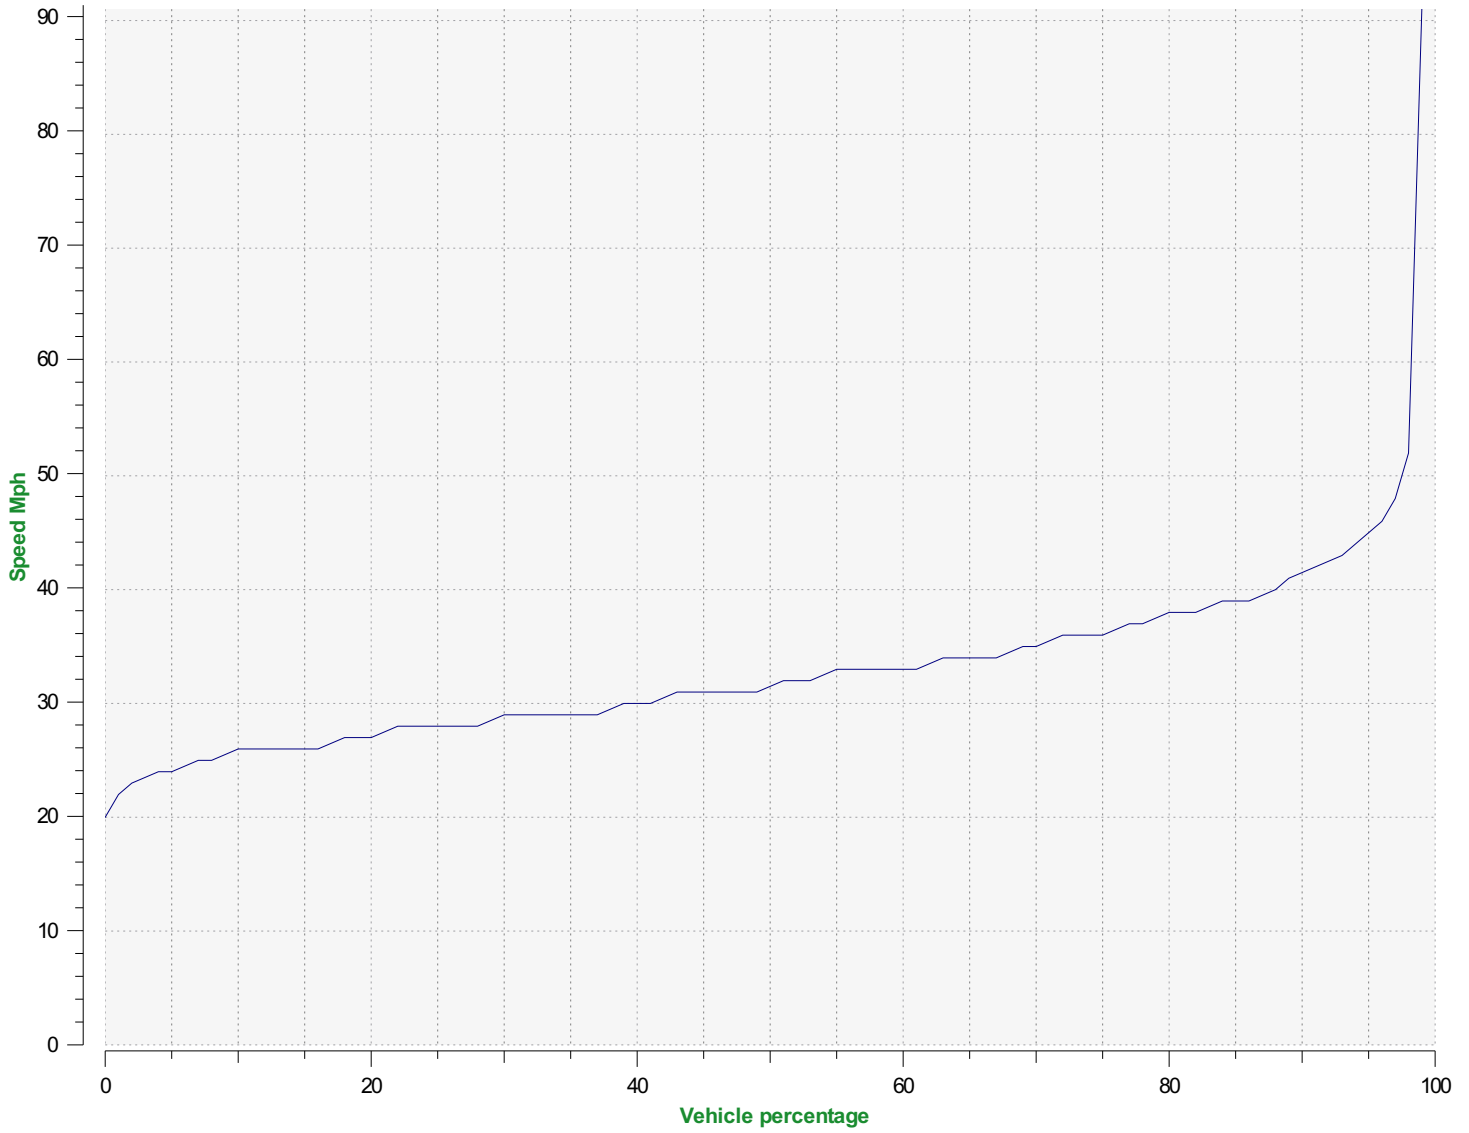

Location:

Comments:

Start date: Wednesday, September 23, 2020 2:30 PM
End date: Tuesday, January 26, 2021 12:30 PM

Location:

Comments:

Start date: Wednesday, September 23, 2020 2:30 PM
End date: Tuesday, January 26, 2021 12:30 PM

Location:

Comments:

Outgoing vehicles

Start date: Wednesday, September 23, 2020 2:30 PM
End date: Tuesday, January 26, 2021 12:30 PM

Location:

Comments:

Speed percentiles (incoming)

V30: 23.00Mph **V50:** 25.00Mph **V85:** 31.00Mph

Start date: Wednesday, September 23, 2020 2:30 PM
End date: Tuesday, January 26, 2021 12:30 PM

Location:

Comments:

Speed percentile(outgoing)

V30: 29.00Mph **V50:** 31.00Mph **V85:** 39.00Mph

Start date: Wednesday, September 23, 2020 2:30 PM
End date: Tuesday, January 26, 2021 12:30 PM