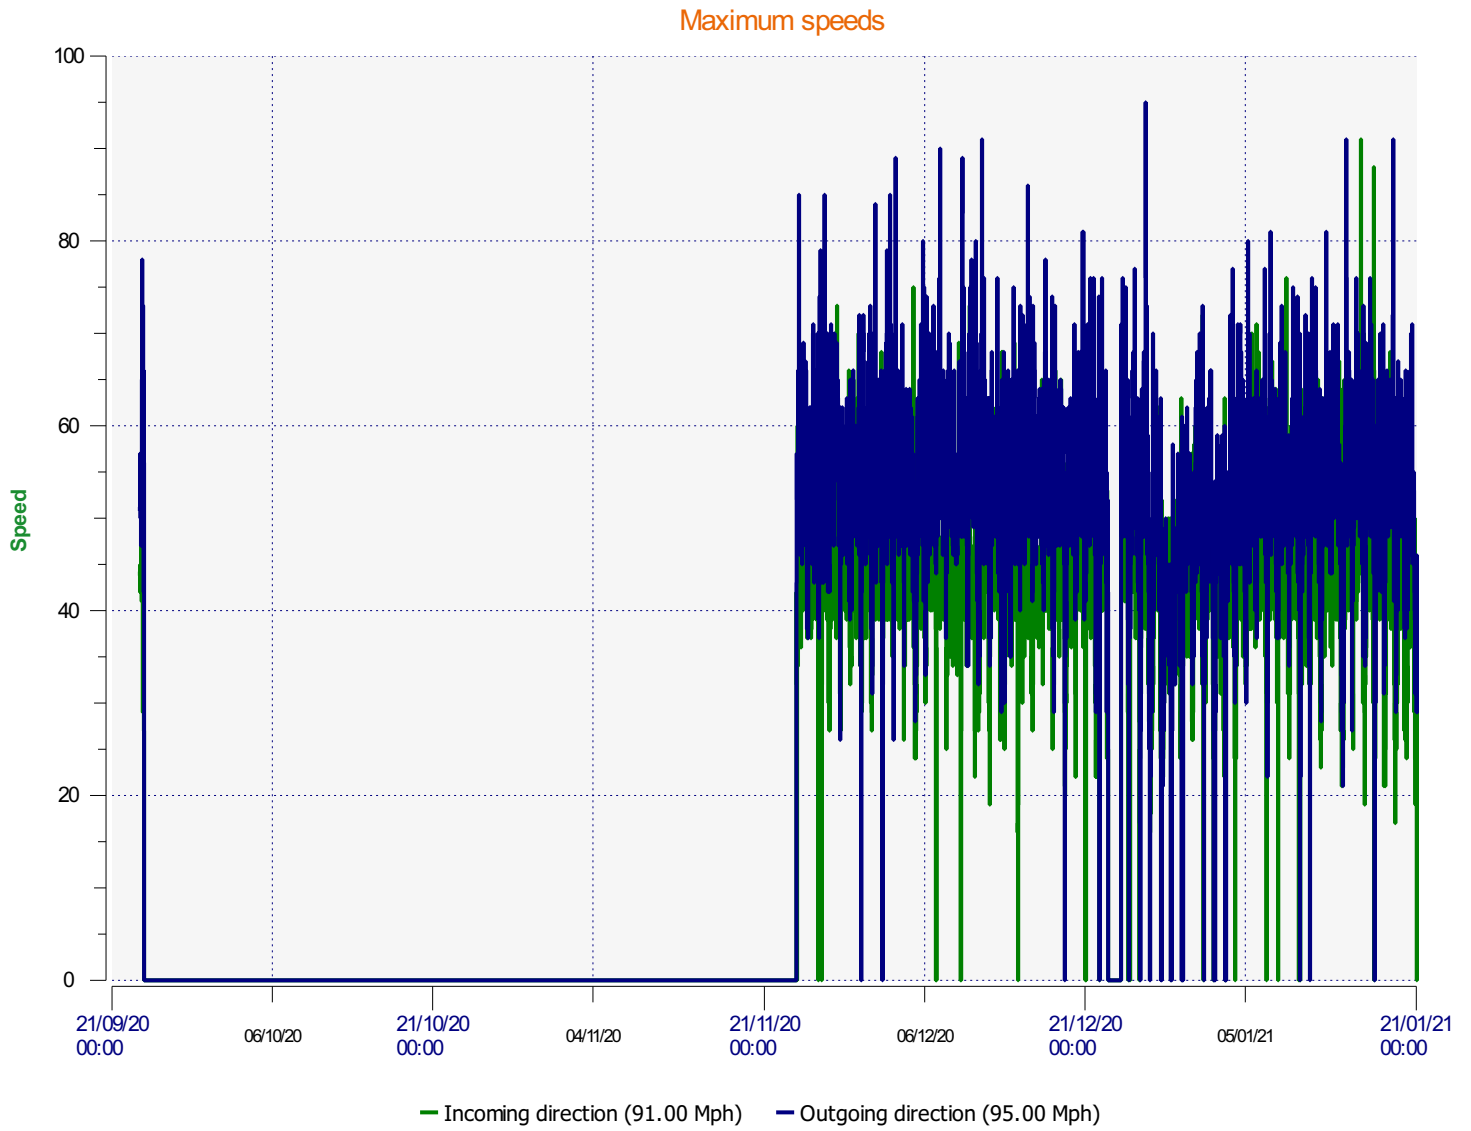

Élan Cité

DÉTECTER • INFORMER • SÉCURISER

Start date: Wednesday, September 23, 2020 2:30 PM
End date: Tuesday, January 26, 2021 12:30 PM

Location:

Comments:

Start date: Wednesday, September 23, 2020 2:30 PM
End date: Tuesday, January 26, 2021 12:30 PM

Location:

Comments:

Start date: Wednesday, September 23, 2020 2:30 PM
End date: Tuesday, January 26, 2021 12:30 PM

Location:

Comments:

Start date: Wednesday, September 23, 2020 2:30 PM
End date: Tuesday, January 26, 2021 12:30 PM

Location:

Comments:

Outgoing vehicles

Start date: Wednesday, September 23, 2020 2:30 PM
End date: Tuesday, January 26, 2021 12:30 PM

Location:

Comments:

Speed percentiles (incoming)

V30: 23.00Mph **V50:** 25.00Mph **V85:** 31.00Mph

Start date: Wednesday, September 23, 2020 2:30 PM
End date: Tuesday, January 26, 2021 12:30 PM

Location:

Comments:

Speed percentile(outgoing)

V30: 29.00Mph **V50:** 31.00Mph **V85:** 39.00Mph

Start date: Wednesday, September 23, 2020 2:30 PM
End date: Tuesday, January 26, 2021 12:30 PM