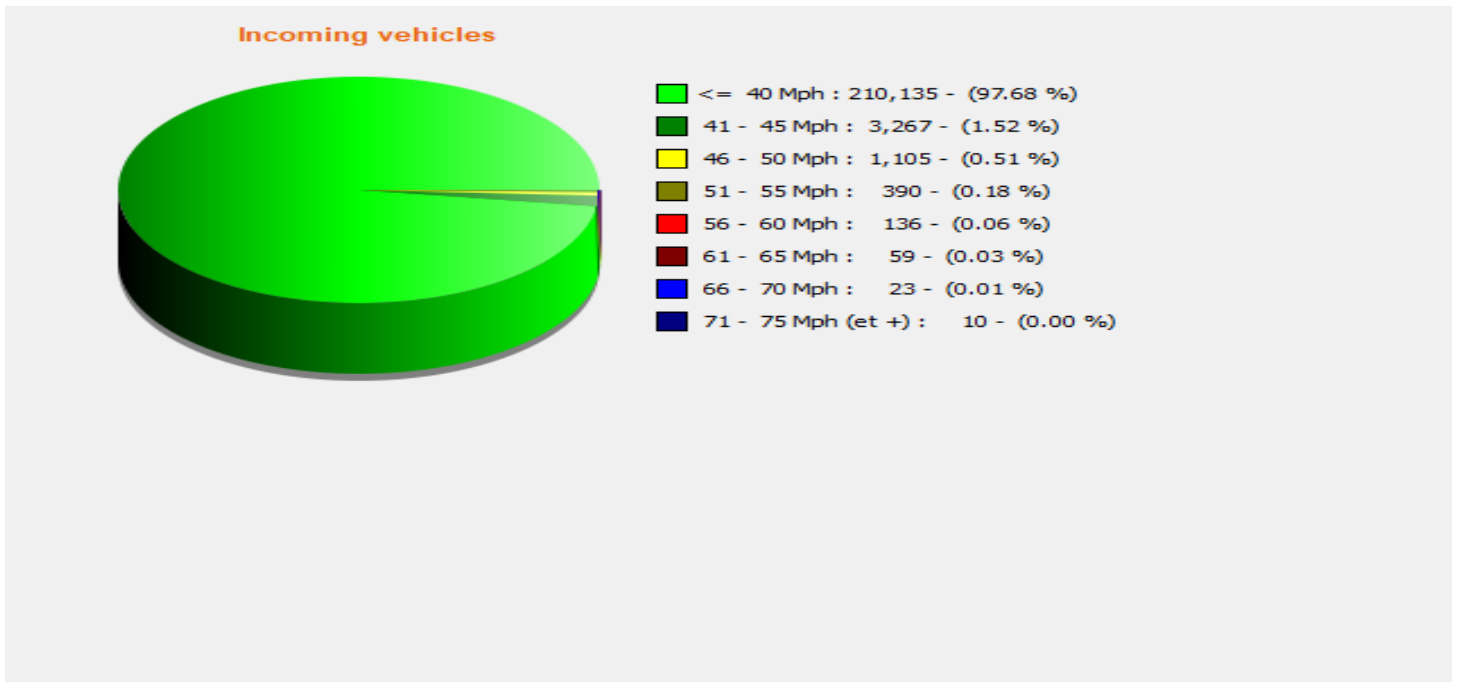

Location:

Comments:

Start date: Wednesday, September 23, 2020 2:30 PM
End date: Tuesday, January 26, 2021 12:30 PM

Location:

Comments:

Start date: Wednesday, September 23, 2020 2:30 PM
End date: Tuesday, January 26, 2021 12:30 PM

Location:

Comments:

Outgoing vehicles

Start date: Wednesday, September 23, 2020 2:30 PM
End date: Tuesday, January 26, 2021 12:30 PM

Location:

Comments:

Speed percentiles (incoming)

V30: 23.00Mph **V50:** 25.00Mph **V85:** 31.00Mph